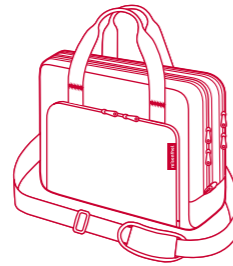

122 boardingbag